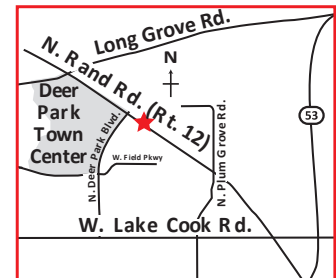

Elgin Recycling

20450 N. Rand Road, Palatine
(847) 540-0020

WHAT WE NEED

Spaghetti noodles
Marinara sauce
White rice
Pinto beans
Macaroni & Cheese
Ravioli/spaghetto type
items
Chili

Beef stew
Tuna
Ramen noodles
Pork & beans
Canned fruit
Canned vegetables
Saltine crackers
Peanut butter

Jelly
Cereal/oatmeal
Powdered milk
Hand can openers