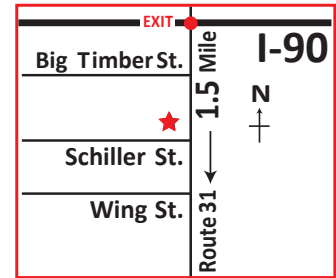

FIVE DROP-OFF LOCATIONS

NOW 5 LOCATIONS • BUYING ALL GRADES OF METALS • ALL ALUMINUM • CANS • COPPER • BRASS • STEEL

Elgin Recycling

46 E. End Drive, Gilberts
161 Center Drive, Gilberts
847-741-4100

Elgin Recycling

660 Schiller Street, Elgin
(847) 741-4100

Elgin Recycling's New Gilberts Location

Offers 30,000 sq. foot facility
with a truck scale
1.5 Miles West of Randall Rd.
off of Route 72

FAST FRIENDLY SERVICE – We
will unload your materials
for you! All you have to do is
collect your payment!