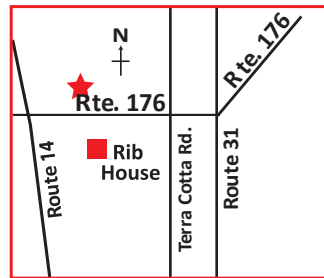

660 Schiller Street, Elgin
(847) 741-4100

Elgin Recycling's New Gilberts Location

Offers 30,000 sq. foot facility
with a truck scale
1.5 Miles West of Randall Rd.
off of Route 72

FAST FRIENDLY SERVICE – We
will unload your materials
for you! All you have to do is
collect your payment!