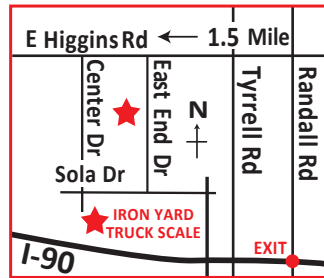

FIVE DROP-OFF LOCATIONS

NOW 5 LOCATIONS • BUYING ALL GRADES OF METALS • ALL ALUMINUM • CANS • COPPER • BRASS • STEEL

Elgin Recycling

46 E. End Drive, Gilberts
161 Center Drive, Gilberts
847-741-4100

Elgin Recycling

660 Schiller Street, Elgin
(847) 741-4100

Elgin Recycling's New Gilberts Location

Offers 30,000 sq. foot facility
with a truck scale
1.5 Miles West of Randall Rd.
off of Route 72

FAST FRIENDLY SERVICE – We
will unload your materials
for you! All you have to do is
collect your payment!